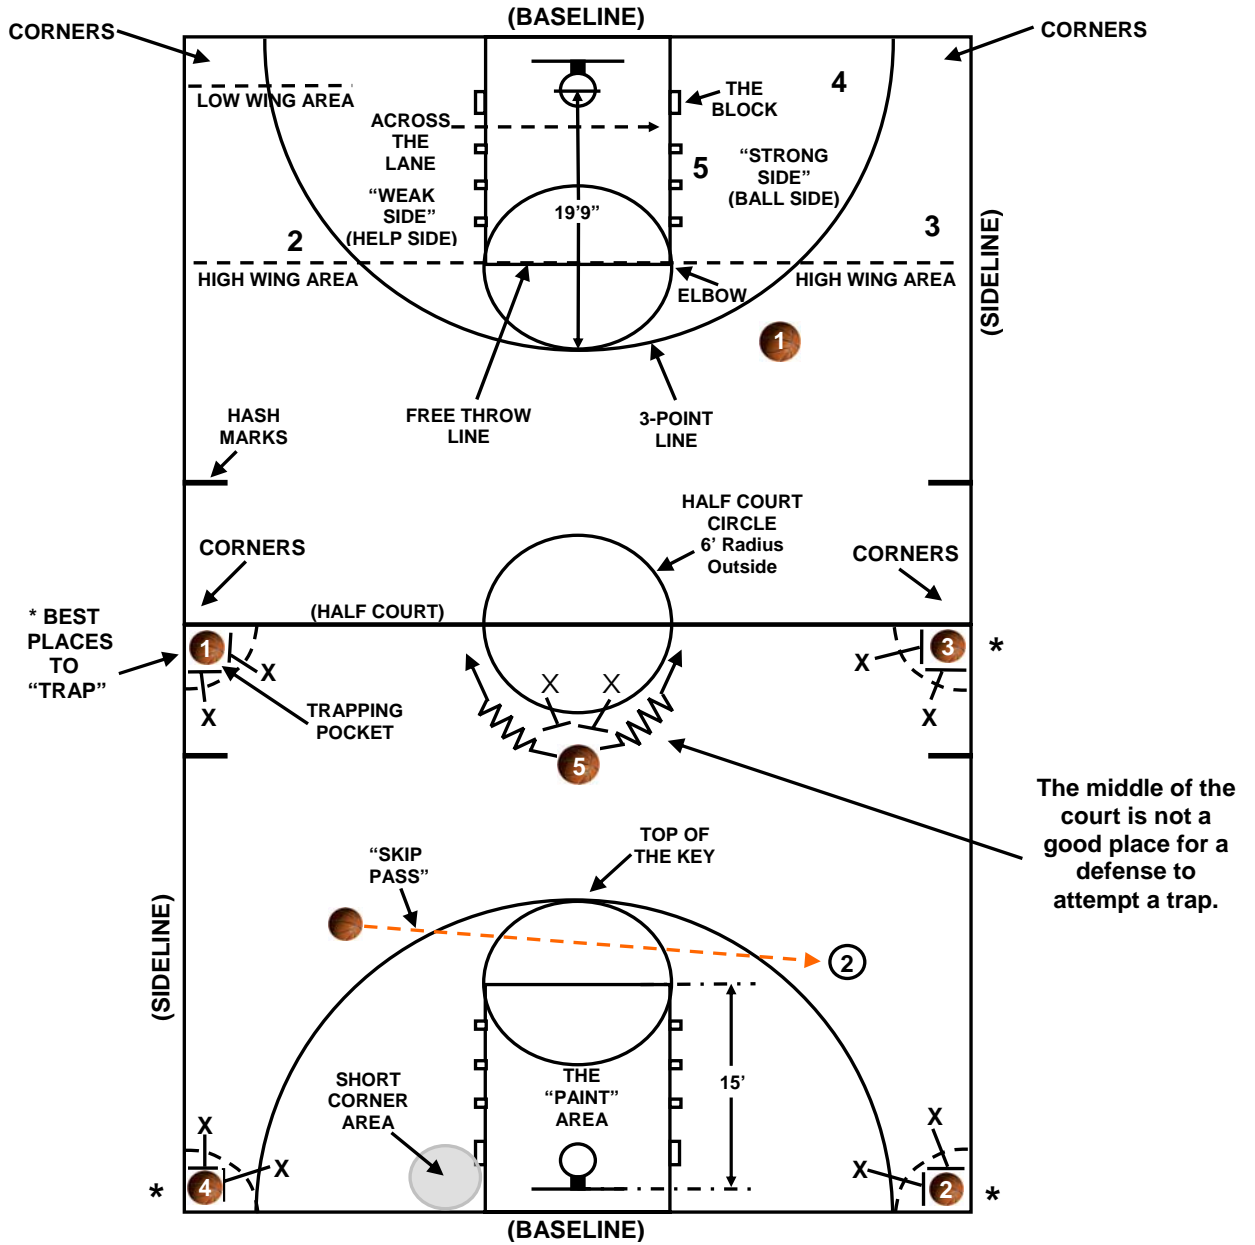

Basketball Court Diagram

(from AVCSS Sports Club)

Although the optimum length of a high school court is 84 feet long by 50 feet wide, many gyms have courts that are much smaller!